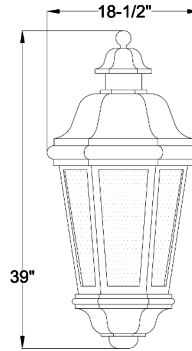

MED/14
Horizontal Max: 150W
Vertical Max: 150W

3. Mounting: Matrix #: **CR*** Cross Arm
PT* Post Top
BR* Wall Bracket
CP Chain Pendant
SP Stem Pendant

4. Optics: Matrix #: **V3*** Type 3 - Vertical
V5 Type 5 - Vertical
Vertical **H2** Type 2 - Horizontal
Horizontal **H3** Type 3 - Horizontal
H4 Type 4 - Horizontal
H5 Type 5 - Horizontal

MED/17
Horizontal Max: 250W
Vertical Max: 400W