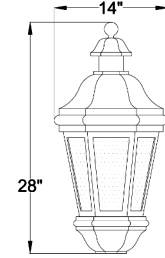

Project Name: _____
Type: _____

Mediterranean HID Ordering Matrix

Environmental Lighting for Architecture, Inc.

1 **MED** / 2 / 3 / 4 / 5 / 6 / 7 / 8 / 9

1. Fixture: Matrix #: **MED** Description: Mediterranean Fixture

2. Size: Matrix #: **11** 10 lbs. 1.0
14 18 lbs. 1.6
17 30 lbs. 2.3
19 40 lbs. 3.0

MED/11
Horizontal Max: INC
Vertical Max: 50W

MED/14
Horizontal Max: 150W
Vertical Max: 150W

3. Mounting: Matrix #: **CR*** Cross Arm
PT* Post Top
BR* Wall Bracket
CP Chain Pendant
SP Stem Pendant

4. Optics: Matrix #: **V3*** Type 3 - Vertical
V5 Type 5 - Vertical
Vertical **H2** Type 2 - Horizontal
Horizontal **H3** Type 3 - Horizontal
H4 Type 4 - Horizontal
H5 Type 5 - Horizontal

MED/17
Horizontal Max: 250W
Vertical Max: 400W

MED/19
Horizontal Max: 400W
Vertical Max: 400W

Elevation Views
4 Fixtures

1. MED/11 does not offer a Full Cut Off lens.

* Requires Glass Refractor

5. Ballast: Description: Pulse Start Metal Halide (Watts/Type)
Matrix #: **50PSMH**
70PSMH
100PSMH
150PSMH
175PSMH
200PSMH◆
250PSMH◆
320PSMH◆
350PSMH◆
400PSMH◆

1. Electronic ballast available for 50, 70, 100, 150, 200, and 250 watt MH lamps.

◆ Fits ED28 lamp vertical only.

Description: Metal Halide (Watts/Type)
Matrix #: **50MH**
70MH
T6 70MH
100MH
T6 150MH
250MH◆
350MH◆
400MH◆

Description: High Pressure Sodium (Watts/Type)
Matrix #: **50HPS**
70HPS
100HPS
150HPS
200HPS◆
250HPS◆

Description: Incandescent
Matrix #: **INC***

*Note: Incandescent socket supplied will be E26 Medium-Base (suitable for lamping by others), unless otherwise specified.

6. Voltage: Matrix #: **120** 120VAC
208 208VAC
240 240VAC
277 277VAC
347 347VAC
480 480VAC