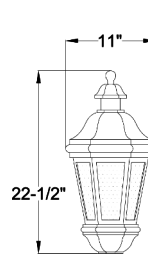

Project Name: _____
Type: _____

Mediterranean HID Ordering Matrix

Environmental Lighting for Architecture, Inc.

1 **MED** / 2 / 3 / 4 / 5 / 6 / 7 / 8 / 9

1. Fixture: Matrix #: **MED** Description: Mediterranean Fixture

2. Size: Matrix #: **11** 10 lbs. 1.0
14 18 lbs. 1.6
17 30 lbs. 2.3
19 40 lbs. 3.0

MED/11
Horizontal Max: INC
Vertical Max: 50W

MED/14
Horizontal Max: 150W
Vertical Max: 150W

3. Mounting: Matrix #: **CR*** Cross Arm
PT* Post Top
BR* Wall Bracket
CP Chain Pendant
SP Stem Pendant

4. Optics: Matrix #: **V3*** Type 3 - Vertical
V5 Type 5 - Vertical
Vertical **H2** Type 2 - Horizontal
Horizontal **H3** Type 3 - Horizontal
H4 Type 4 - Horizontal
H5 Type 5 - Horizontal

MED/17
Horizontal Max: 250W
Vertical Max: 400W

MED/19
Horizontal Max: 400W
Vertical Max: 400W

Elevation Views
4 Fixtures

1. MED/11 does not offer a Full Cut Off lens.

* Requires Glass Refractor

5. Ballast: Description: Pulse Start Metal Halide (Watts/Type)
Matrix #: **50PSMH**
70PSMH
100PSMH
150PSMH
175PSMH
200PSMH◆
250PSMH◆
320PSMH◆
350PSMH◆
400PSMH◆

1. Electronic ballast available for 50, 70, 100, 150, 200, and 250 watt MH lamps.

◆ Fits ED28 lamp vertical only.

Description: Metal Halide (Watts/Type)
Matrix #: **50MH**
70MH
T6 70MH
100MH
T6 150MH
250MH◆
350MH◆
400MH◆

Description: High Pressure Sodium (Watts/Type)
Matrix #: **50HPS**
70HPS
100HPS
150HPS
200HPS◆
250HPS◆

Description: Incandescent
Matrix #: **INC***

*Note: Incandescent socket supplied will be E26 Medium-Base (suitable for lamping by others), unless otherwise specified.

6. Voltage: Matrix #: **120** 120VAC
208 208VAC
240 240VAC
277 277VAC
347 347VAC
480 480VAC