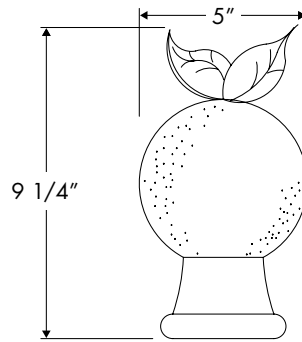

3" DIAMETER
POST TENON

FIN-1

3" DIAMETER
POST FINIAL

FIN-2

4" DIAMETER
POST FINIAL

FIN-3

4" DIAMETER
POST TENON

FIN-4

3" DIAMETER
POST FINIAL

FIN-22

3" DIAMETER
POST TENON

FIN-23

3" DIAMETER
POST FINIAL

FIN-24

3" DIAMETER
POST FINIAL

FIN-25

LADDER RESTS

R1503

3" DIAMETER POLE

R1503

4" DIAMETER POLE

R6122

3" DIAMETER POLE

R6122

4" DIAMETER POLE