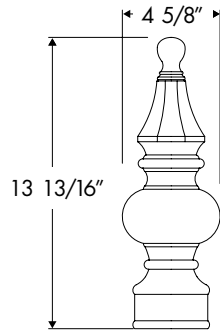

3" DIAMETER
POST TENON

FIN-1

3" DIAMETER
POST FINIAL

FIN-2

4" DIAMETER
POST FINIAL

FIN-3

4" DIAMETER
POST TENON

FIN-4

3" DIAMETER
POST FINIAL

FIN-22

3" DIAMETER
POST TENON

FIN-23

3" DIAMETER
POST FINIAL

FIN-24

3" DIAMETER
POST FINIAL

FIN-25

LADDER RESTS

R1503

3" DIAMETER POLE

R1503

4" DIAMETER POLE

R6122

3" DIAMETER POLE

R6122

4" DIAMETER POLE