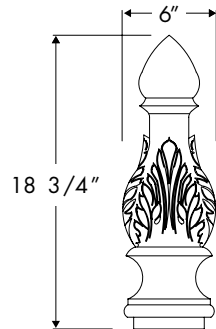

3" DIAMETER
POST TENON

FIN-1

3" DIAMETER
POST FINIAL

FIN-2

4" DIAMETER
POST FINIAL

FIN-3

4" DIAMETER
POST TENON

FIN-4

3" DIAMETER
POST FINIAL

FIN-22

3" DIAMETER
POST TENON

FIN-23

3" DIAMETER
POST FINIAL

FIN-24

3" DIAMETER
POST FINIAL

FIN-25

LADDER RESTS

R1503

3" DIAMETER POLE

R1503

4" DIAMETER POLE

R6122

3" DIAMETER POLE

R6122

4" DIAMETER POLE