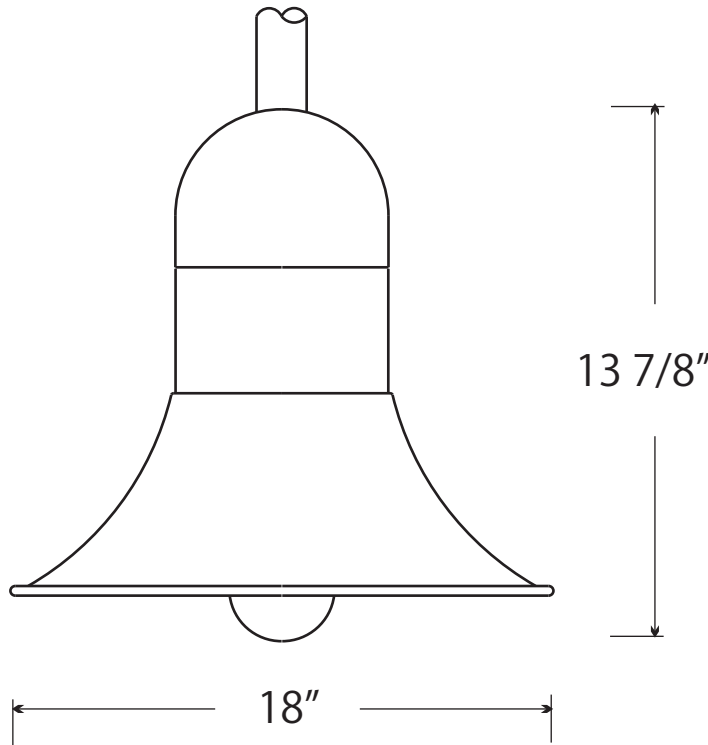

WATTAGE:
HID - 50, 70, 100
Fluorescent - 13-42

EPA - 0.7

WT. - 30 LBS.

POSTLINE BALLAST:
MH (Metal Halide)
HPS (High Pressure Sodium)
PL (Compact Fluorescent)
PLS (Pulse Start)
INC (Incandescent)
OTHER (Please Specify)